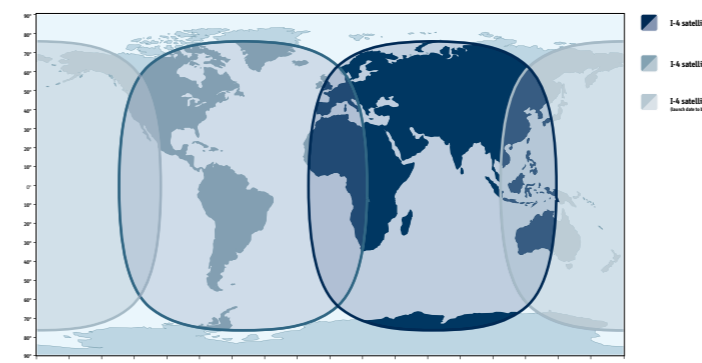

Learn more about our EXPLORER® 727 at [www.thrane.com](http://www.thrane.com)

**BGAN network coverage**

The satellites are placed in geostationary orbit 36,000 kilometers (22,000 miles) above the Atlantic, Indian and Pacific Oceans respectively.